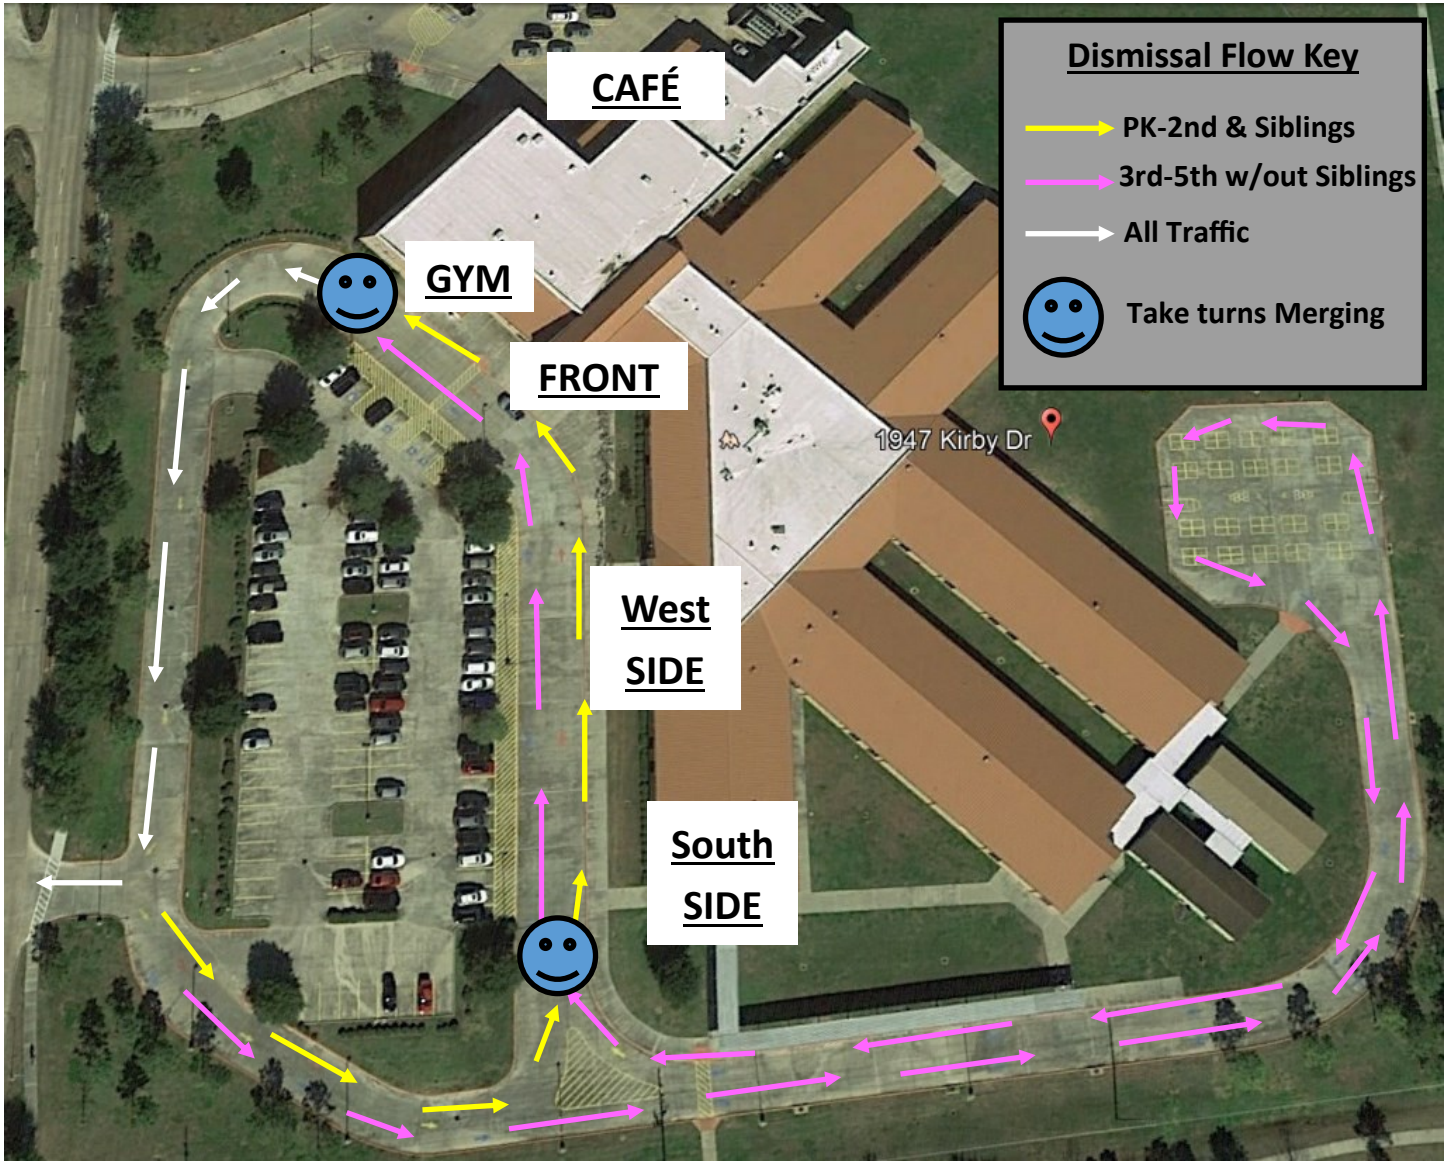

# Mary Marek Traffic Flow Map

## Arrival (Before 7:45)

Drop off

**FRONT**: PK-2nd and siblings

**South SIDE**: 3rd-5th without siblings

**CAFÉ**: Daycares

Do NOT drop students off in the parking lot. You must walk your child into the building if you choose to go through the parking lot.

## Dismissal (3:25)

Pick Up

**West SIDE**: Bikers

**South SIDE**: Walkers

**GYM**: PK-2nd and siblings

**South SIDE**: 3rd-5th without siblings

**CAFETERIA**: Daycares