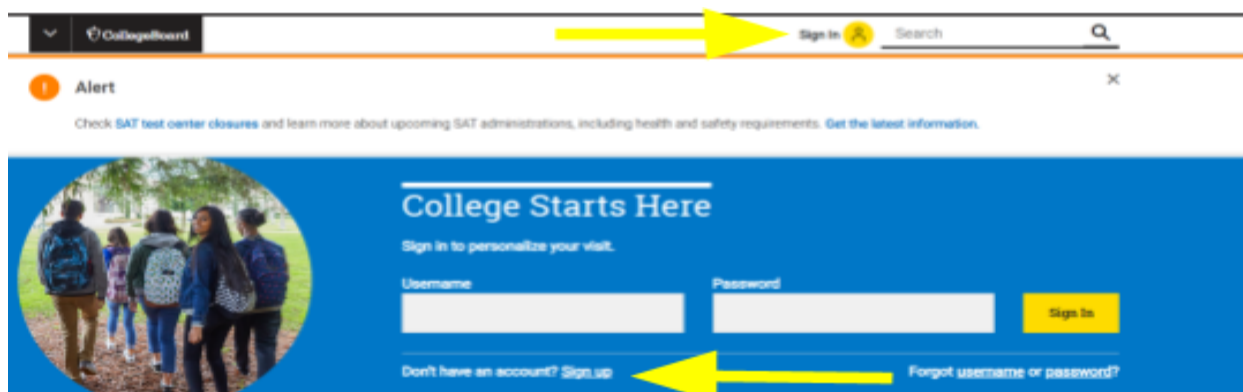

## RATIONALE FOR CREATING A COLLEGE BOARD ACCOUNT:

CREATING A COLLEGE BOARD ACCOUNT WILL ALLOW YOU TO VIEW YOUR PSAT 8/9 SCORES IN JANUARY. LATER ONCE YOUR SCORES ARRIVE, YOU WILL LINK YOUR COLLEGE BOARD ACCOUNT TO KHAN ACADEMY AND KHAN ACADEMY WILL CUSTOMIZE PRACTICE FOR YOU BASED ON YOUR SCORES IN EFFORTS TO HELP YOU STUDY AND RAISE YOUR SCORES WHEN YOU TAKE THE PSAT 8/9 TEST AGAIN IN THE 9TH GRADE. EACH YEAR YOU MOVE THROUGH THE DIFFERENT SAT TESTS, KHAN ACADEMY WILL ADJUST STUDY MATERIALS FOR YOU BASED ON YOUR SCORES. A COLLEGE BOARD ACCOUNT ALSO PROVIDES A WAY FOR YOU TO EXPLORE UNIVERSITIES AND LEARN MORE ABOUT DIFFERENT UNIVERSITY ADMISSION REQUIREMENTS. ADDITIONALLY, HAVING A COLLEGE BOARD ACCOUNT FOR YOUR AP CLASSES IS VERY IMPORTANT IN ORDER TO ACCESS YOUR AP ONLINE CLASSROOM. YOU ALREADY HAVE A KHAN ACADEMY ACCOUNT THROUGH YOUR ALVIN ISD GOOGLE ACCOUNT. KHAN ACADEMY HAS THOUSANDS OF VIDEOS AND PRACTICE FOR ALL ACADEMIC AREAS AND IS A GREAT LEARNING RESOURCE: [KHAN ACADEMY](#)

## LET'S GET STARTED:

1. Go to [collegeboard.org](https://collegeboard.org)
2. Click **SIGN UP** (at the top right or in the blue box). Then, click **DON'T HAVE AN ACCOUNT - SIGN UP**

3. Now, you will begin filling out the information: